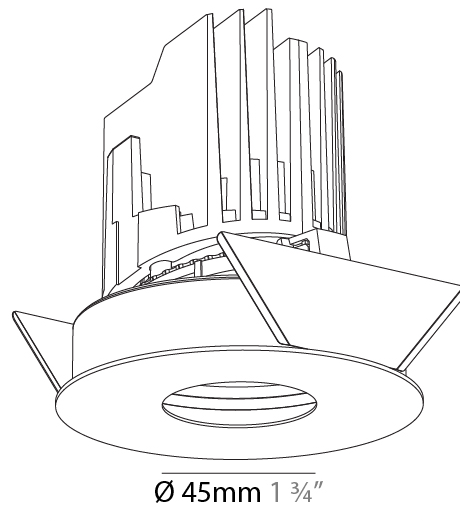

GENERAL

Series: Bioniq
Subseries: Bioniq Round Pinhole
Brand: Prolicht
Division: Architectural
Mounting Type: Recessed
Mounting Location: Ceiling
Subcategory: Downlight

PHYSICAL

Shape: Round
Diameter (mm): 107
Diameter (in): 4 3/16
Height (mm): 112
Height (in): 4 7/16
Ceiling Thickness (mm): 10 / 12.5 / 15
Ceiling Thickness (in): 3/8 or 1/2 or 9/16
Min. Recessing Depth (mm): 130
Min. Recessing Depth (in): 5 1/8
Light Distribution: Adjustable / Downlight
Weight (kg): 0.456
Weight (lbs): 1
Fixture Finish: SSR / BKV / CWI / CRY / HAB / UFT / ITA / RUA / FTG / MYG / LOD / PUS / FRO / FUP / KIA / POP / BLS / SPG / MEY / GOH / GUM / CHC / COM / ABZ / JAG / OBR / MOS / ROR
Fixture Material: Aluminum Die Cast
Cut-out Measurements: 98mm / 3 7/8"

ELECTRICAL

Lamp Type: LED (Zhaga Standard)
Total Output Wattage (W): 15
Dimming: Dali Dimming
Driver Included: No
Driver Location: Recessed Housing
Driver Type: Constant Current - 120Vac
Housing: See components
Input Voltage (V): 120
Constant Current (MA): 350

LED

Number of LEDs: 1
Color Temperature (°K): Warm Dim
Max. Delivered Lumen (lm): 760
Nominal Lumen (lm): 1140
CRI: >90 CRI
Lamp Life (hrs): 50000

OPTICAL

Reflector: 20 / 40 / 60
Adjustability: Rotational 355°, Tilt 30°

RATINGS AND CERTIFICATIONS

Certified By: Certified for North American Standards
IP rating: IP20

PROJECT
TYPE
SPECIFIER
QUANTITY
DATE

112mm 4 7/16"